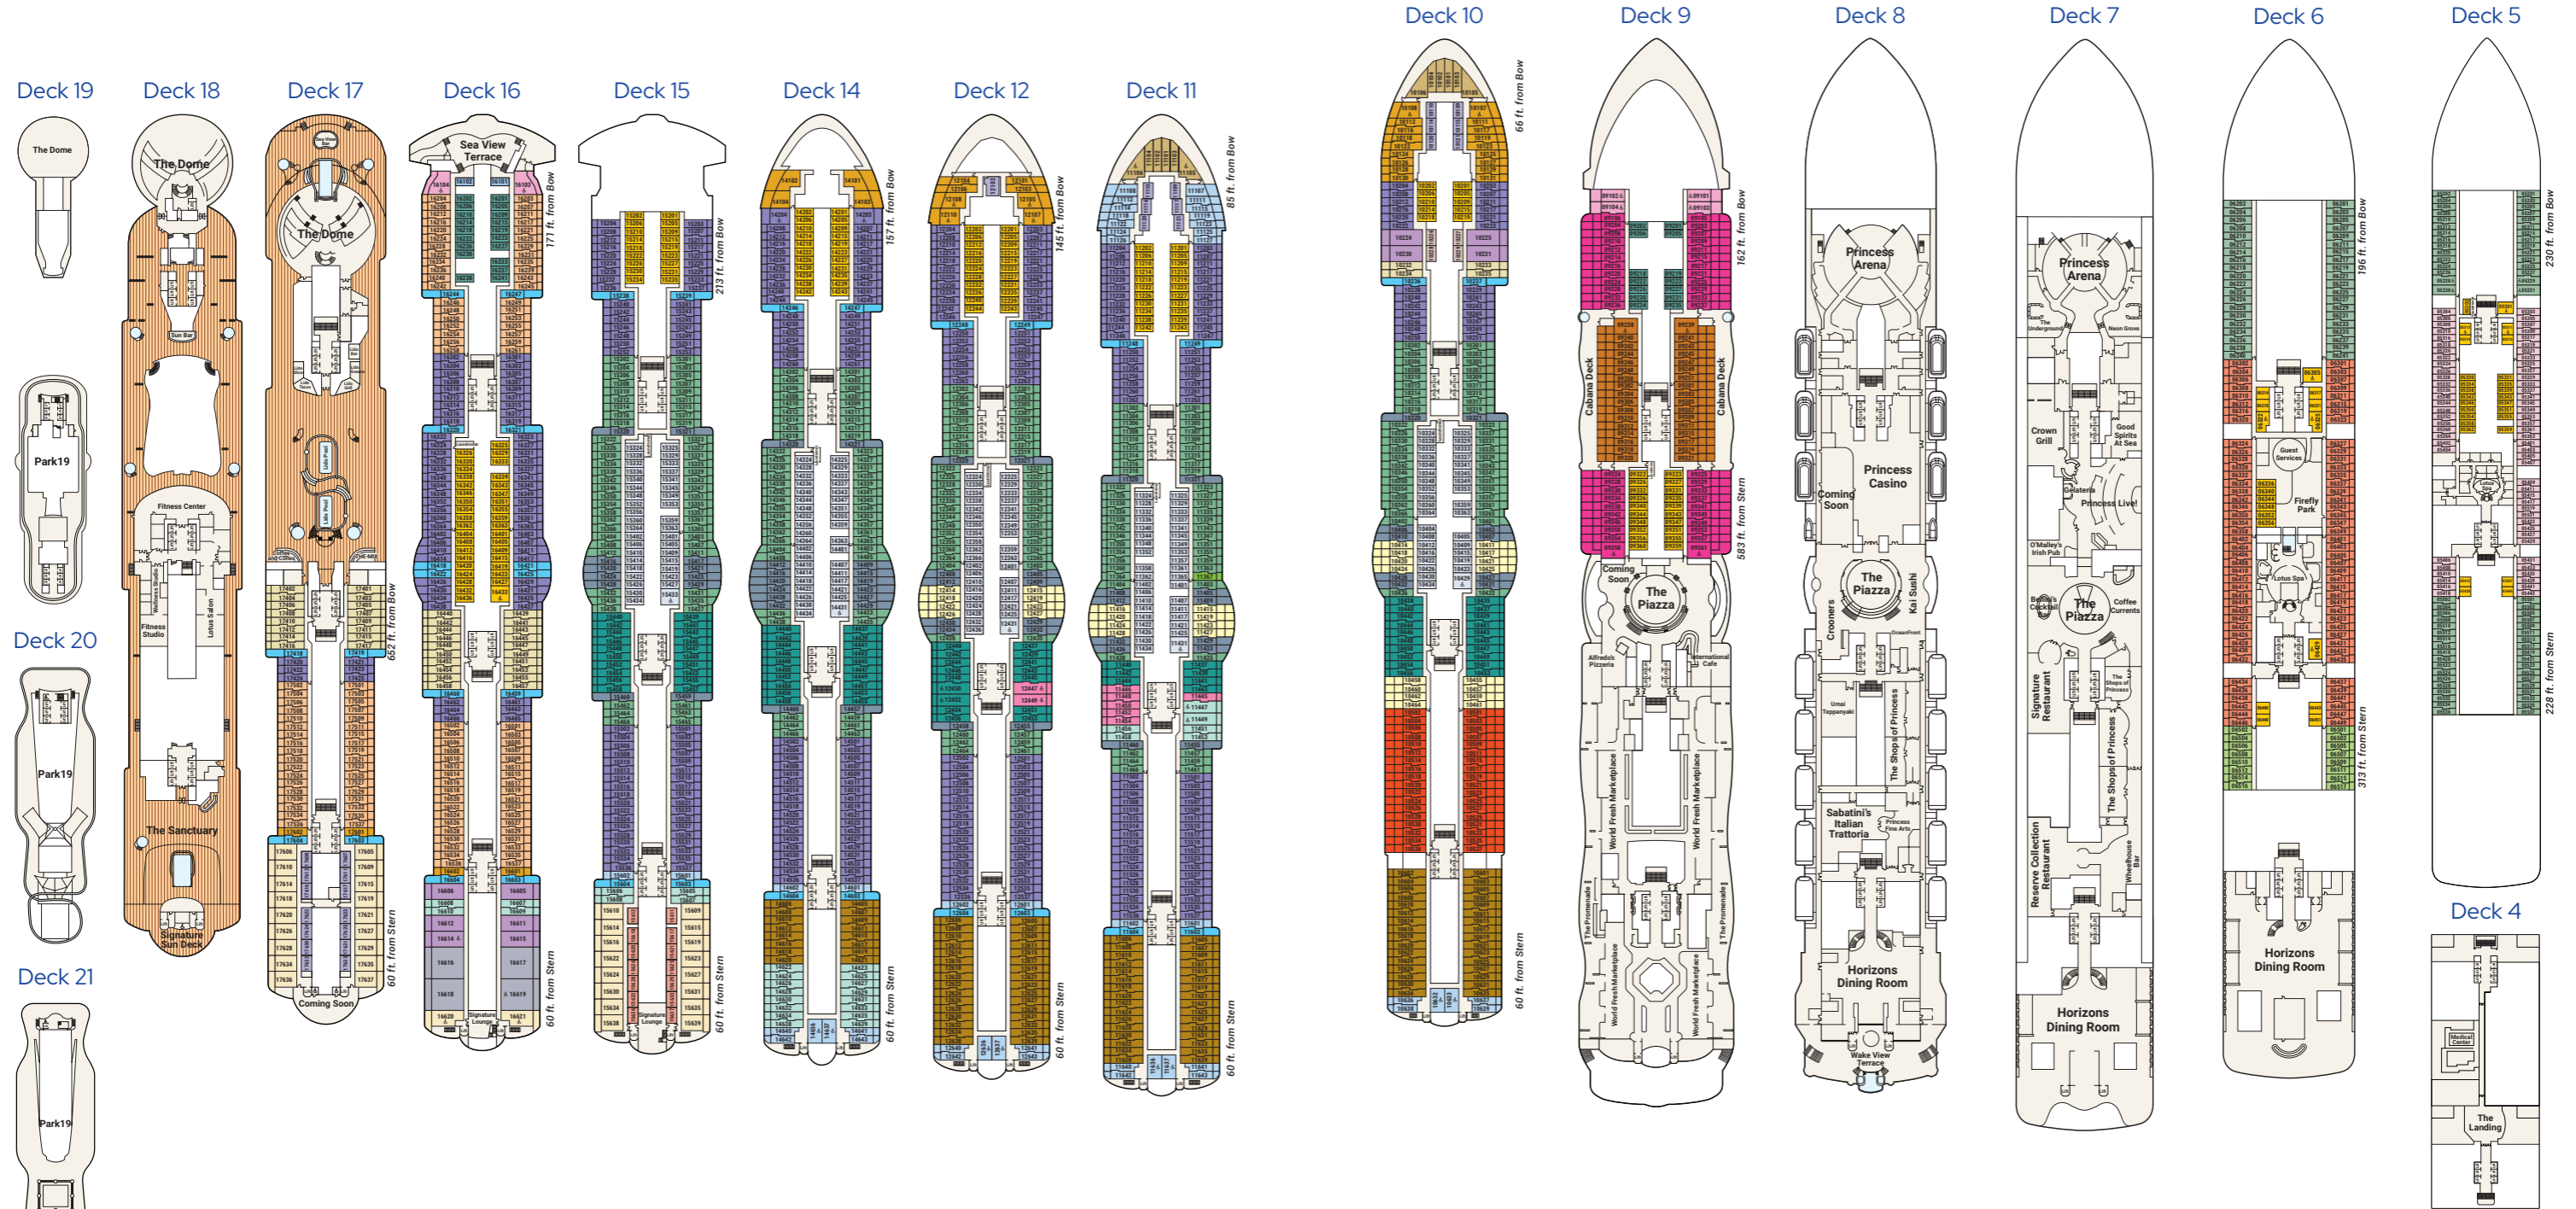

& Fully Accessible stateroom, roll-in or transfer shower, depending on stateroom category. Visit princess.com for the most up-to-date stateroom details.

Note: Some areas of the ship are not accessible to wheelchairs and scooters. Distances shown are from the bow (forward) or stern (aft) to the nearest stateroom. Certain stateroom categories may vary in size and configuration by ship. Stateroom views are considered unobstructed. Obstructions do not include certain nautical items like handrails, dividers or ship hardware. For balcony staterooms, the view is determined from the perspective of the balcony railing. Balconies may have either solid steel or glass railings. Upper berth and bed ladder capacities are 113 kg. Staterooms that can accommodate rollaways have two lower berths and one upper berth, and the staterooms can accommodate a fourth berth as a rollaway bed upon request at time of reservation. There are a limited number of rollaway beds per ship, per voyage. Use of rollaway beds restricts cabin space.