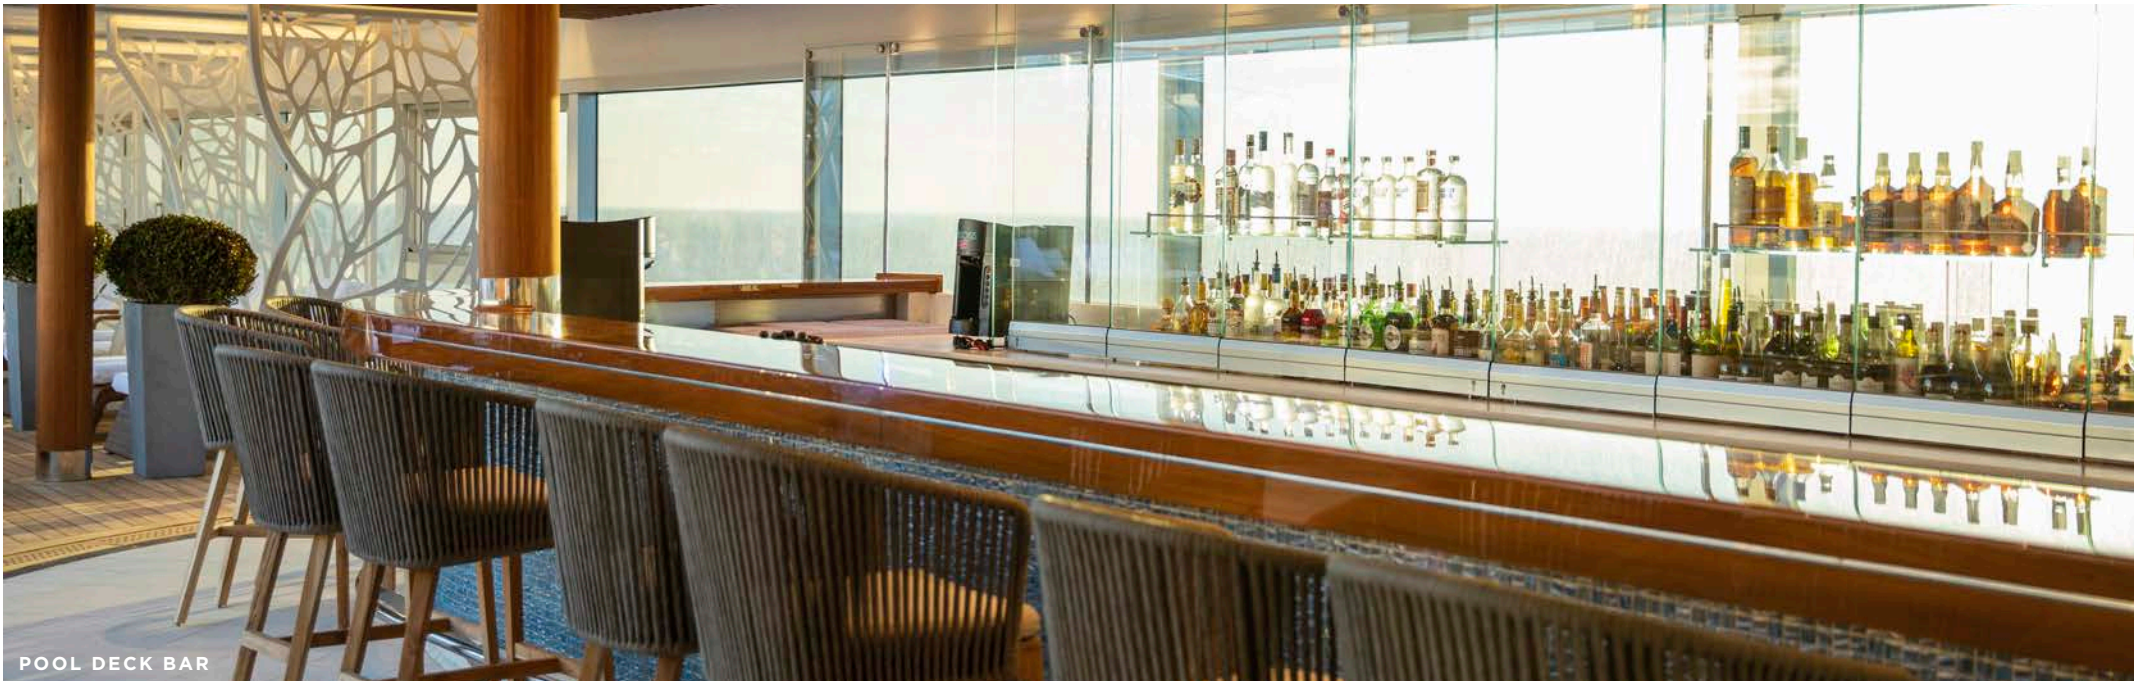

POOL DECK

LA VERANDA

CHARTREUSE BAR

SPA

DISCOVER A SPACE FOR EVERY MOOD

Exercise your competitive spirit on the sports deck or relax with our unrivalled spa treatments. Enjoy the theatre, hit the casino or recline with a nightcap and good conversation for a perfect end to any evening. There's something for everyone.

POOL DECK BAR

CONSTELLATION THEATRE

COFFEE CONNECTION

OBSERVATION LOUNGE

PACIFIC RIM

SAVOURING THE MOMENT

Savour the world's finest cuisines in our vast choice of sophisticated venues. Every dining experience creates the occasion to embrace the simple, pure joy of the moment, whenever and wherever that may be.