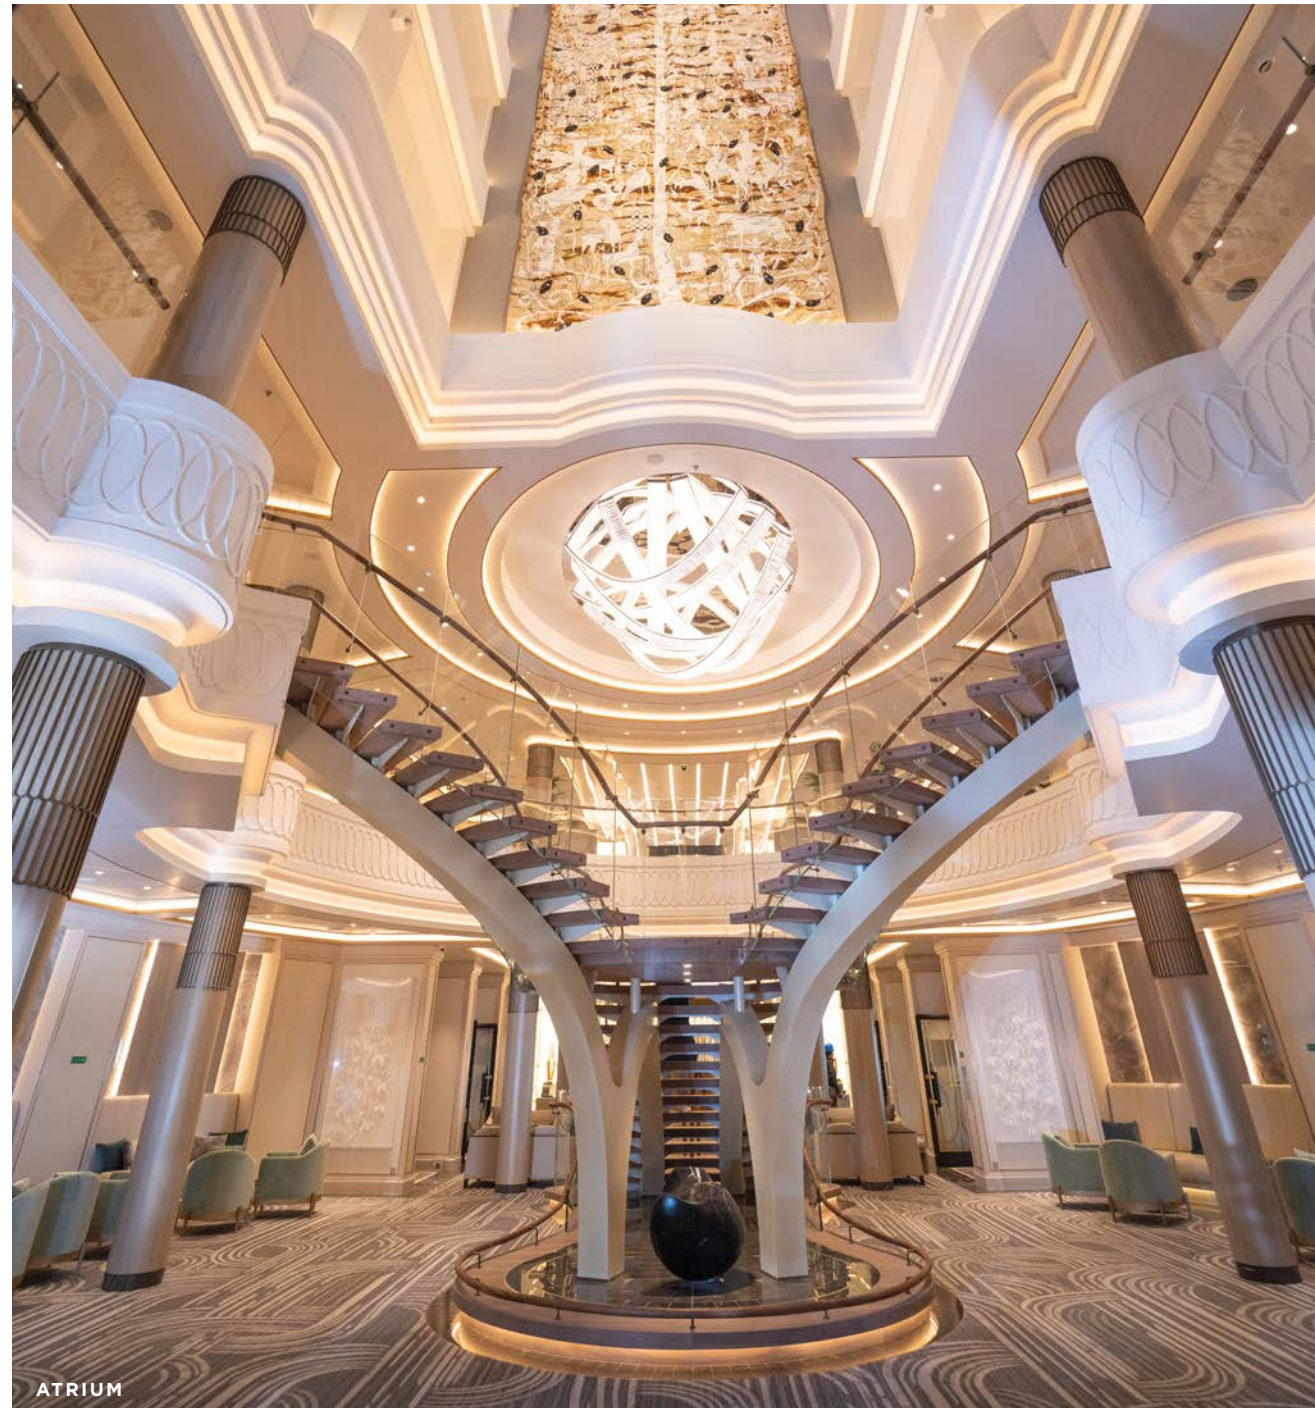

COME AND EXPLORE

Seven Seas Grandeur™ provides among the highest space and staff to guest ratios in the industry. Designed by the award-winning Studio DADO, her refined style, matchless elegance, and breath-taking beauty will exceed the expectations of discerning travellers.