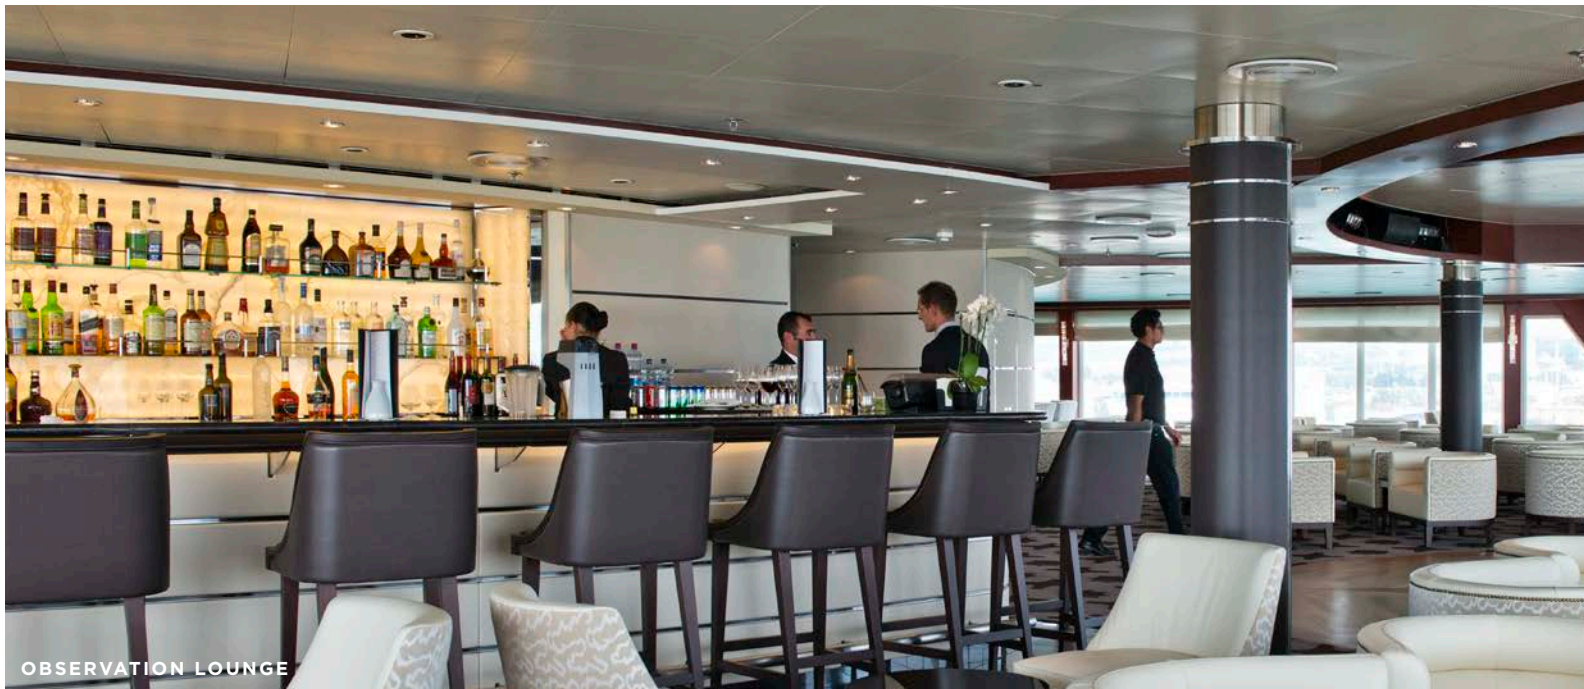

OBSERVATION LOUNGE

POOL DECK

HORIZON LOUNGE

CONNOISSEUR CLUB

CONSTELLATION THEATRE

DISCOVER A SPACE FOR EVERY MOOD

You'll find time spent on board the ship to be just as enriching as time ashore. Relax by the pool, compete in a friendly game of trivia or bocce ball, indulge in treats at afternoon tea and gain insight from an expert lecturer.

COFFEE CONNECTION

SETTE MARI

SAVOURING THE MOMENT

With seven different eateries to choose from, you'll be spoilt for choice. From European-inspired Continental cuisine, to Italian and French specialities, an American Steakhouse and Pool Grill.