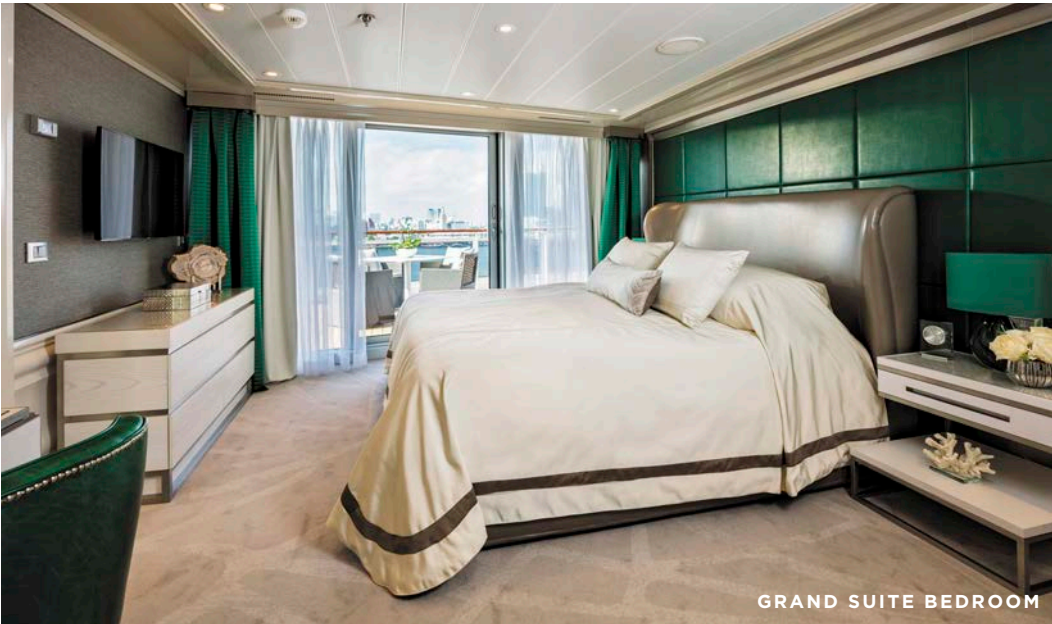

GRAND SUITE BATHROOM

GRAND SUITE BEDROOM