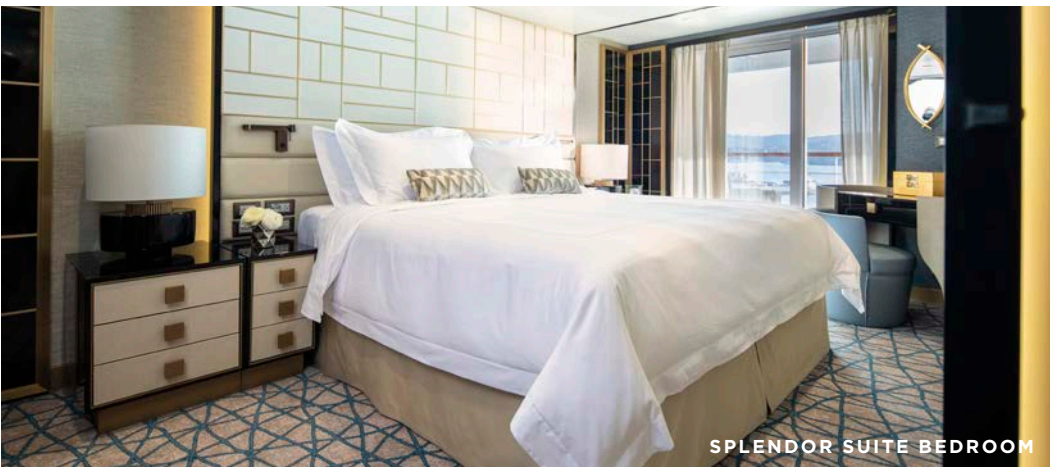

MASTER SUITE LIVING AREA

GRAND SUITE LIVING AREA

GRAND SUITE BEDROOM

SEVEN SEAS SUITE

SEVEN SEAS BATHROOM

SEVEN SEAS SUITE BEDROOM

SPLENDOR SUITE BEDROOM

SUPERIOR SUITE BEDROOM

THE REGENT SUITE

As the most exclusive address at sea, the palatial Regent Suite includes top-of-the-line, customisable amenities, a private car and driver in every port, an exclusively private dining experience in The Study, an in-suite spa with unlimited treatments, and much more.