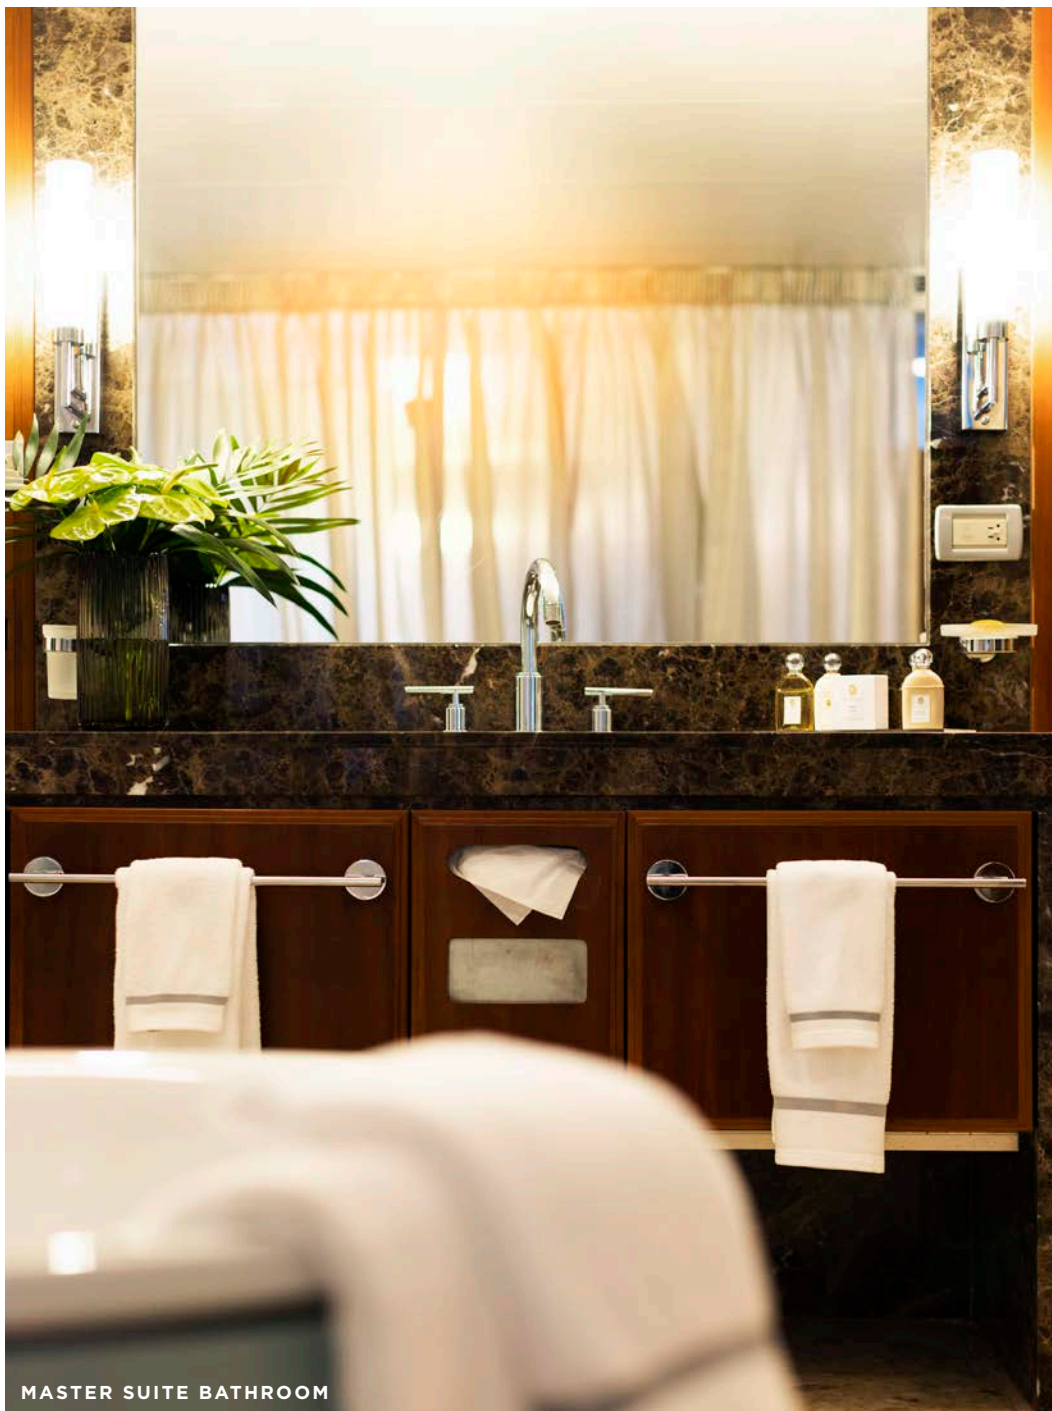

CHARTREUSE

LA VERANDA

COMPASS ROSE

MASTER SUITE BATHROOM

YOUR HOME AWAY FROM HOME

Every suite on *Seven Seas Voyager*® has a private balcony along with marble bath accents and roomy closets. Sip a cup of coffee or glass of wine and dine alfresco on room service as you take in the endless views and fresh sea air.