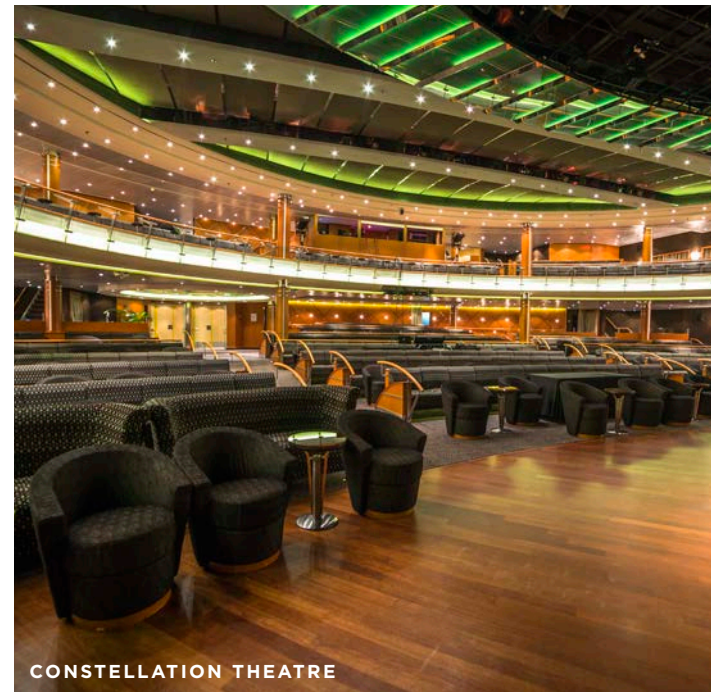

OBSERVATION LOUNGE

POOL DECK

HORIZON LOUNGE

CONNOISSEUR CLUB

CONSTELLATION THEATRE

DISCOVER A SPACE FOR EVERY MOOD

You'll find time spent on board the ship to be just as enriching as time ashore. Relax by the pool, compete in a friendly game of trivia or bocce ball, indulge in treats at afternoon tea and gain insight from an expert lecturer.

COFFEE CONNECTION

SETTE MARI

SAVOURING THE MOMENT

With seven different eateries to choose from, you'll be spoilt for choice. From European-inspired Continental cuisine, to Italian and French specialities, an American Steakhouse and Pool Grill.