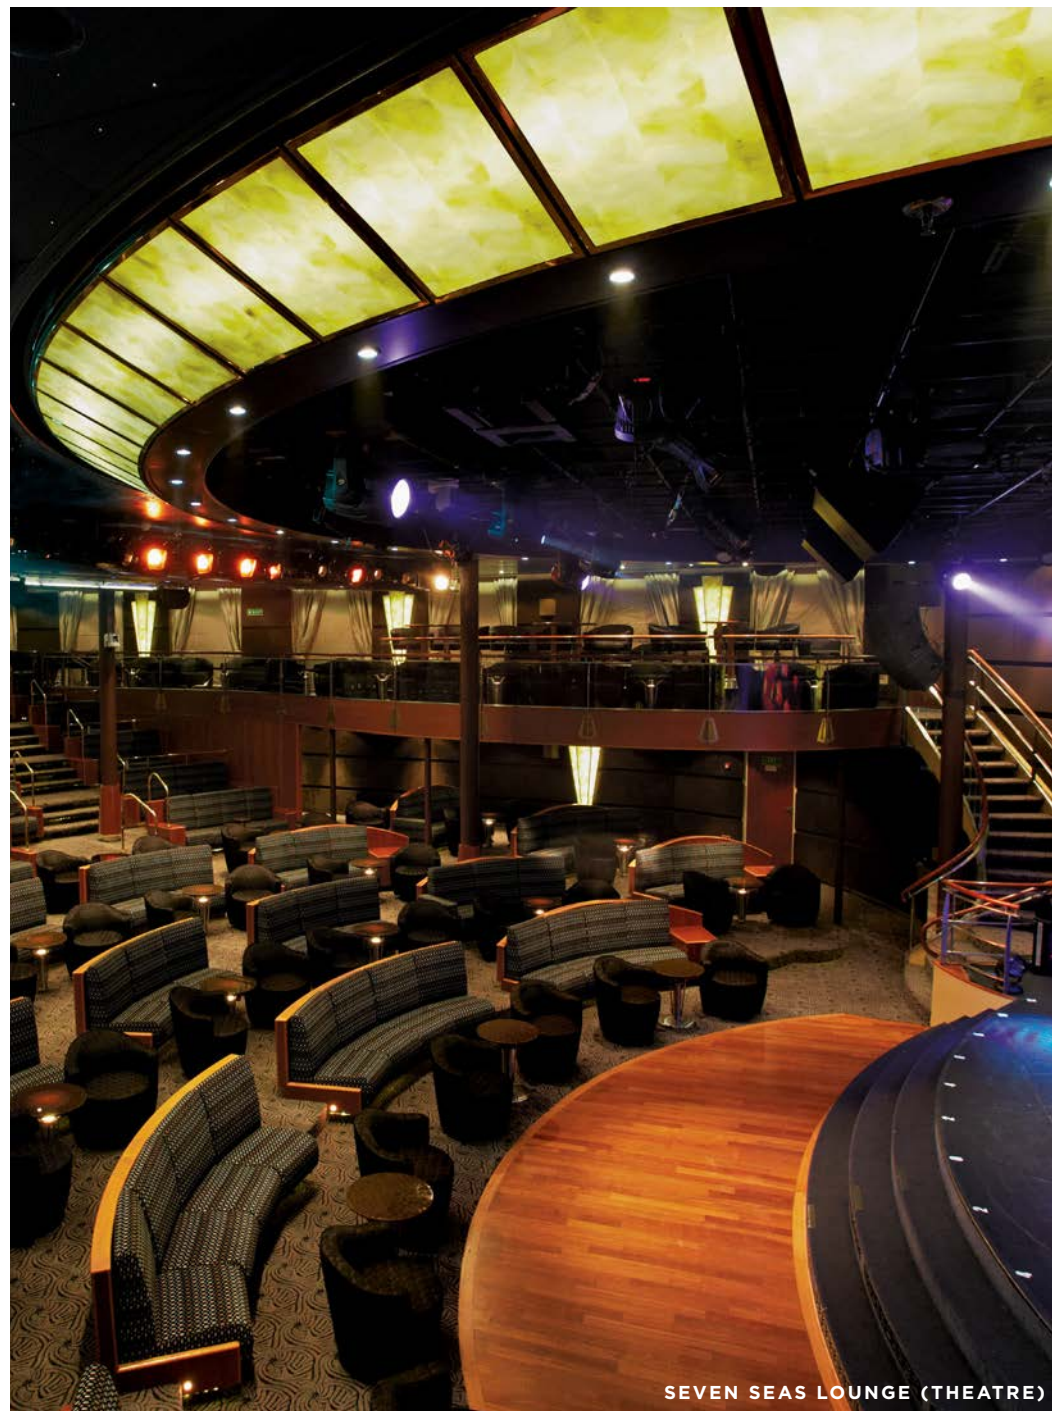

DISCOVER A SPACE FOR EVERY MOOD

Chat to like-minded travellers over a cocktail at Stars Lounge, find your Zen at a yoga class or update your wardrobe at the boutiques, you can do it all on *Seven Seas Navigator*®.

SEVEN SEAS LOUNGE (THEATRE)