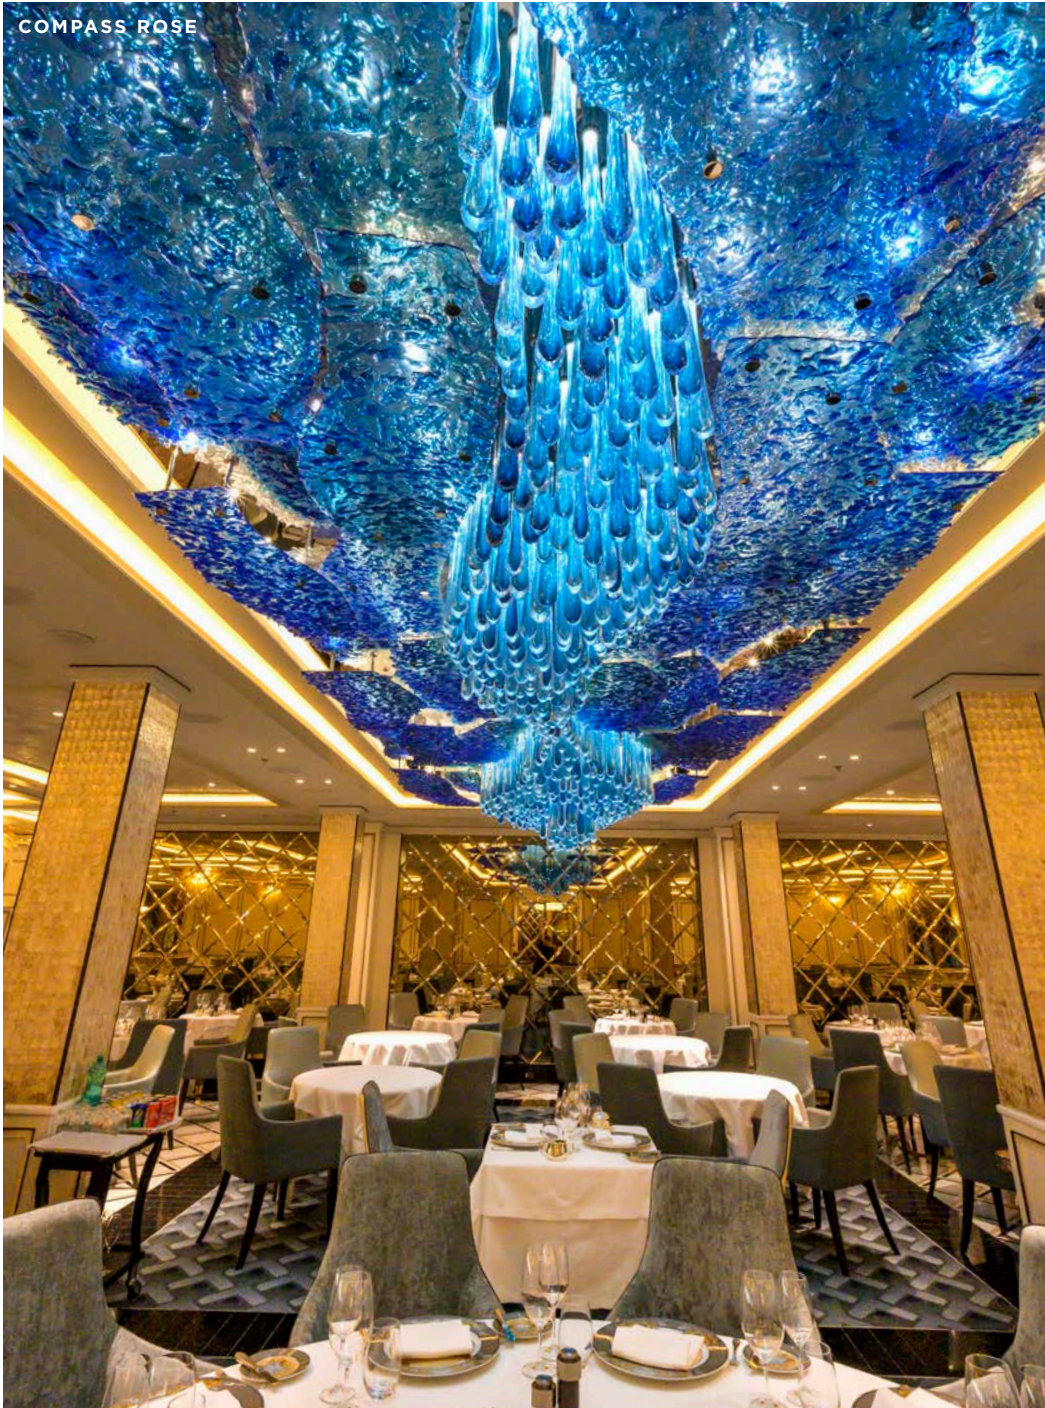

SAVOURING THE MOMENT

We take pride in creating dining experiences that are simply superb. From succulent lobster to the perfect burger and shake, you'll find an array of refined flavours and refreshments from which to choose.